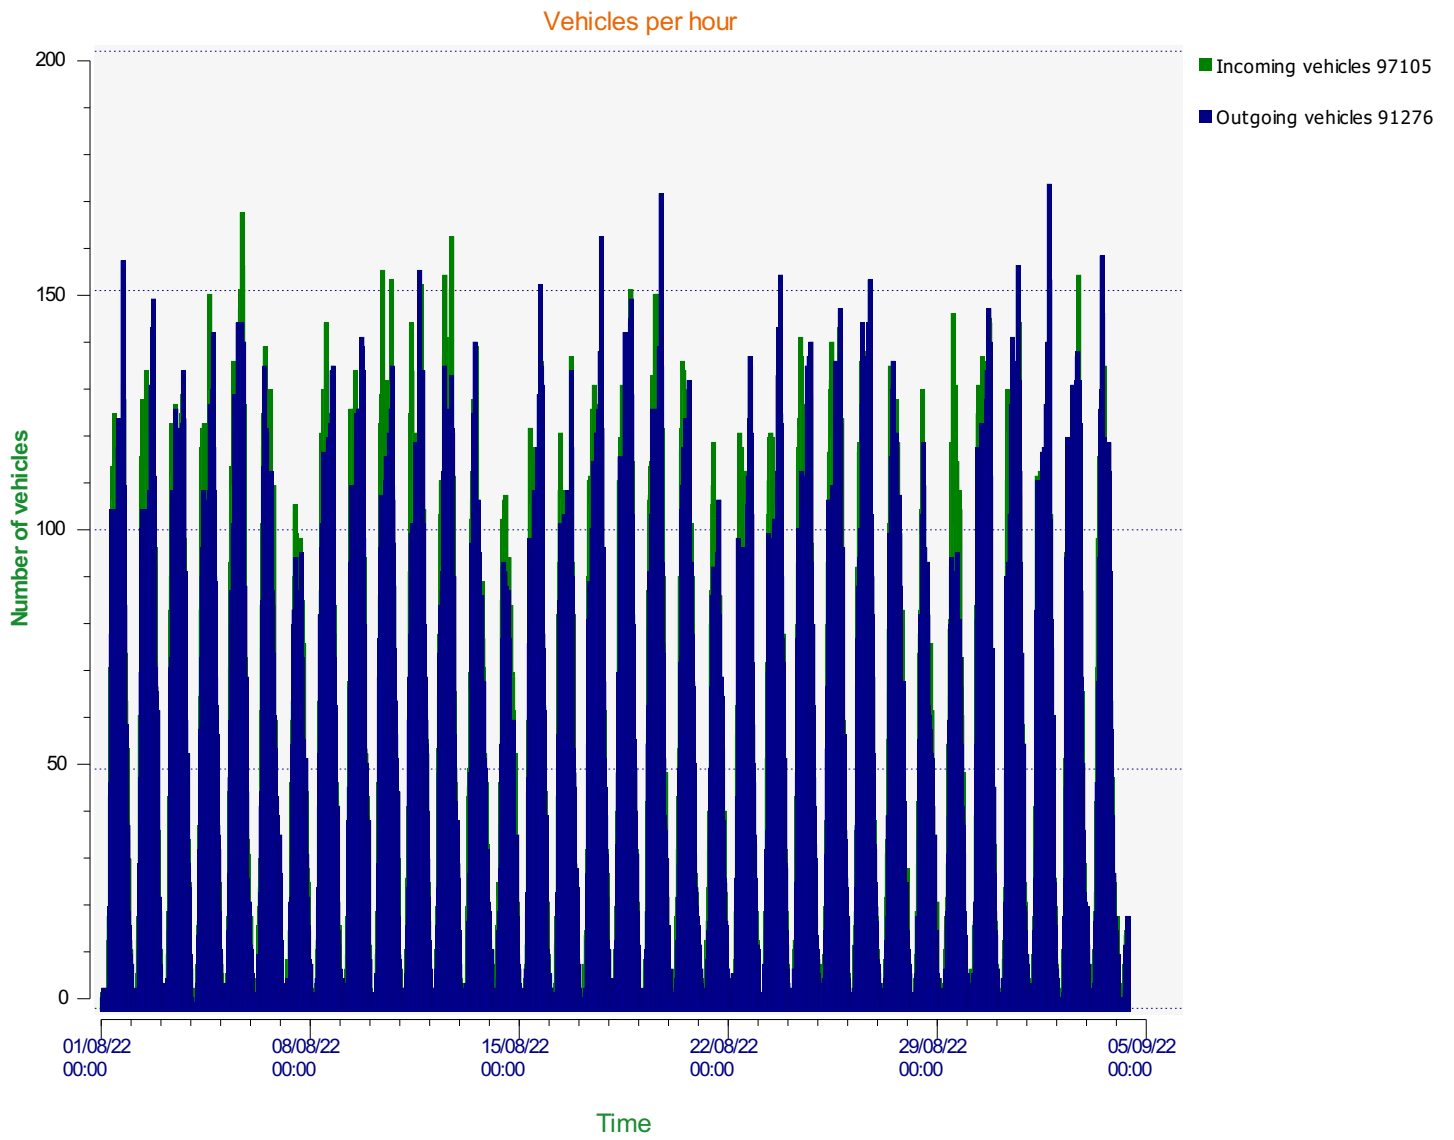

Start date: Monday, August 1, 2022 12:00 AM
End date: Sunday, September 4, 2022 8:30 AM

Location: Langport Road August 2022

Comments: Summary:
Av inbound 28.21
Av outbound 31.28
Max Inbound 93 mph
Max Outbound 103mph
Total 188381 vehicles
Dailey 5540 vehicles
per hour 346