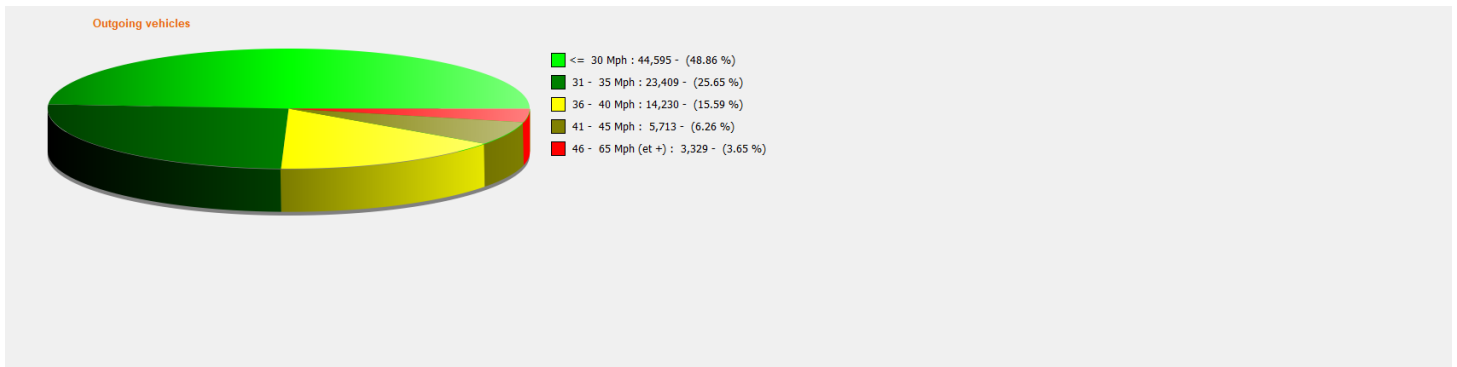

Start date: Monday, August 1, 2022 12:00 AM
End date: Sunday, September 4, 2022 8:30 AM

Location: Langport Road August 2022

Comments: Summary:
Av inbound 28.21
Av outbound 31.28
Max Inbound 93 mph
Max Outbound 103mph
Total 188381 vehicles
Dailey 5540 vehicles
per hour 346