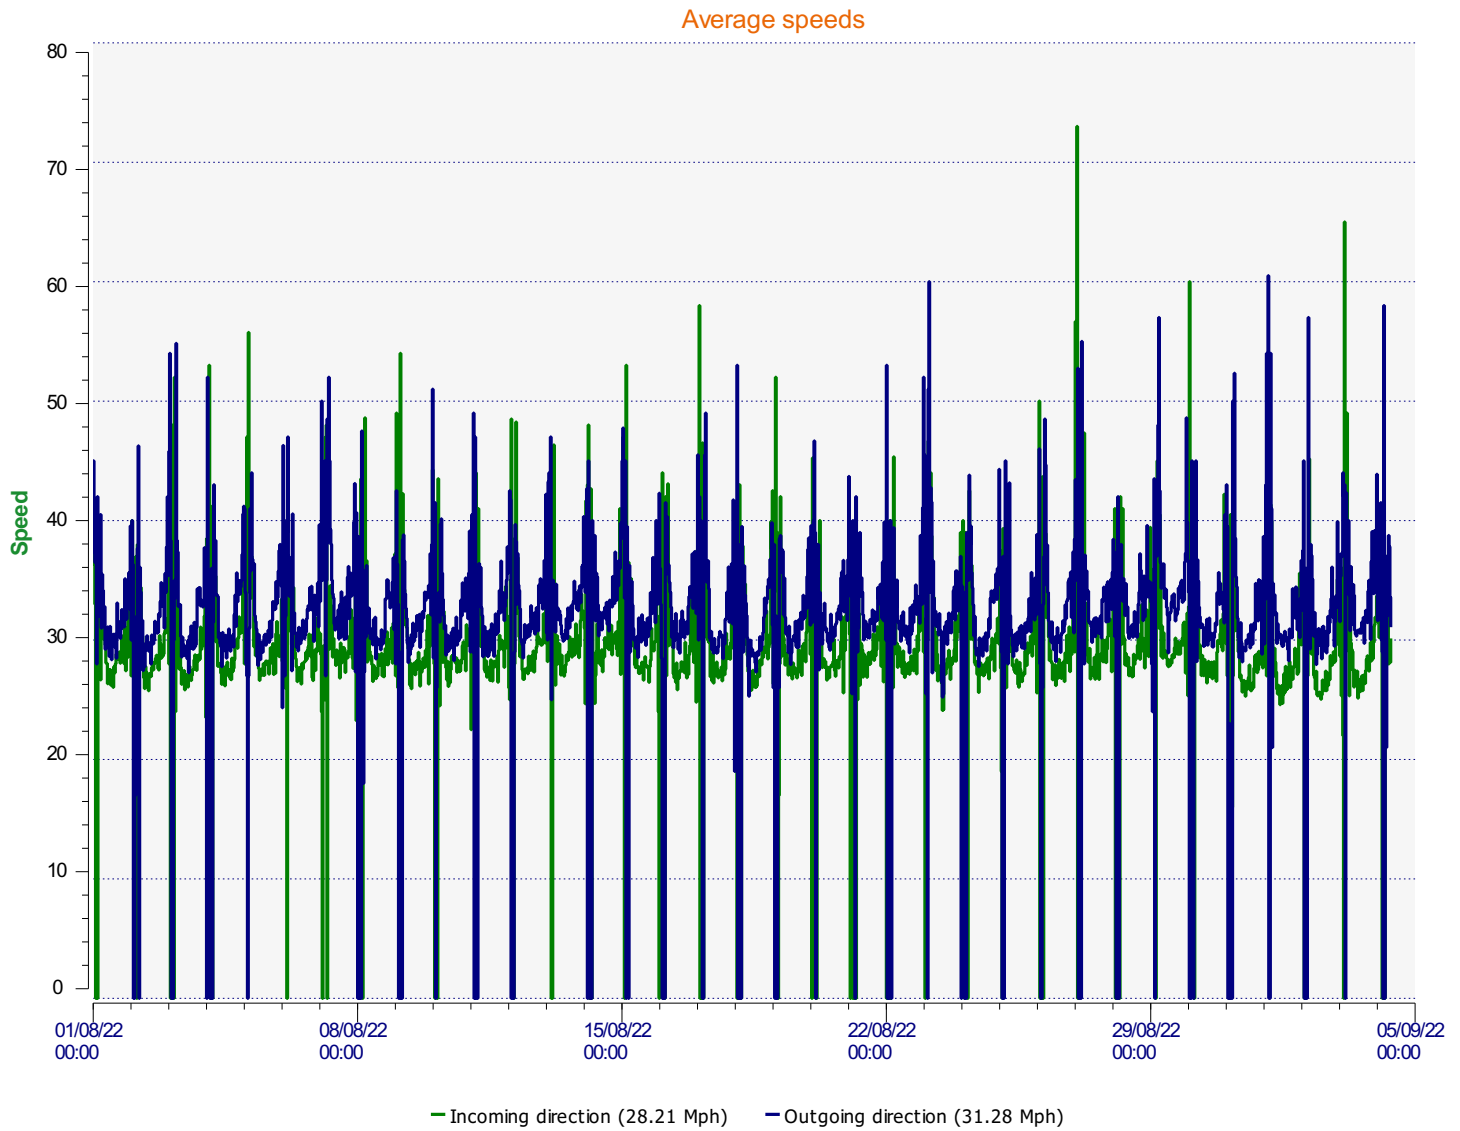

Élan Cité

DÉTECTER • INFORMER • SÉCURISER

Start date: Monday, August 1, 2022 12:00 AM
End date: Sunday, September 4, 2022 8:30 AM

Location: Langport Road August 2022

Comments: Summary:
Av inbound 28.21
Av outbound 31.28
Max Inbound 93 mph
Max Outbound 103mph
Total 188381 vehicles
Daily 5540 vehicles
per hour 346