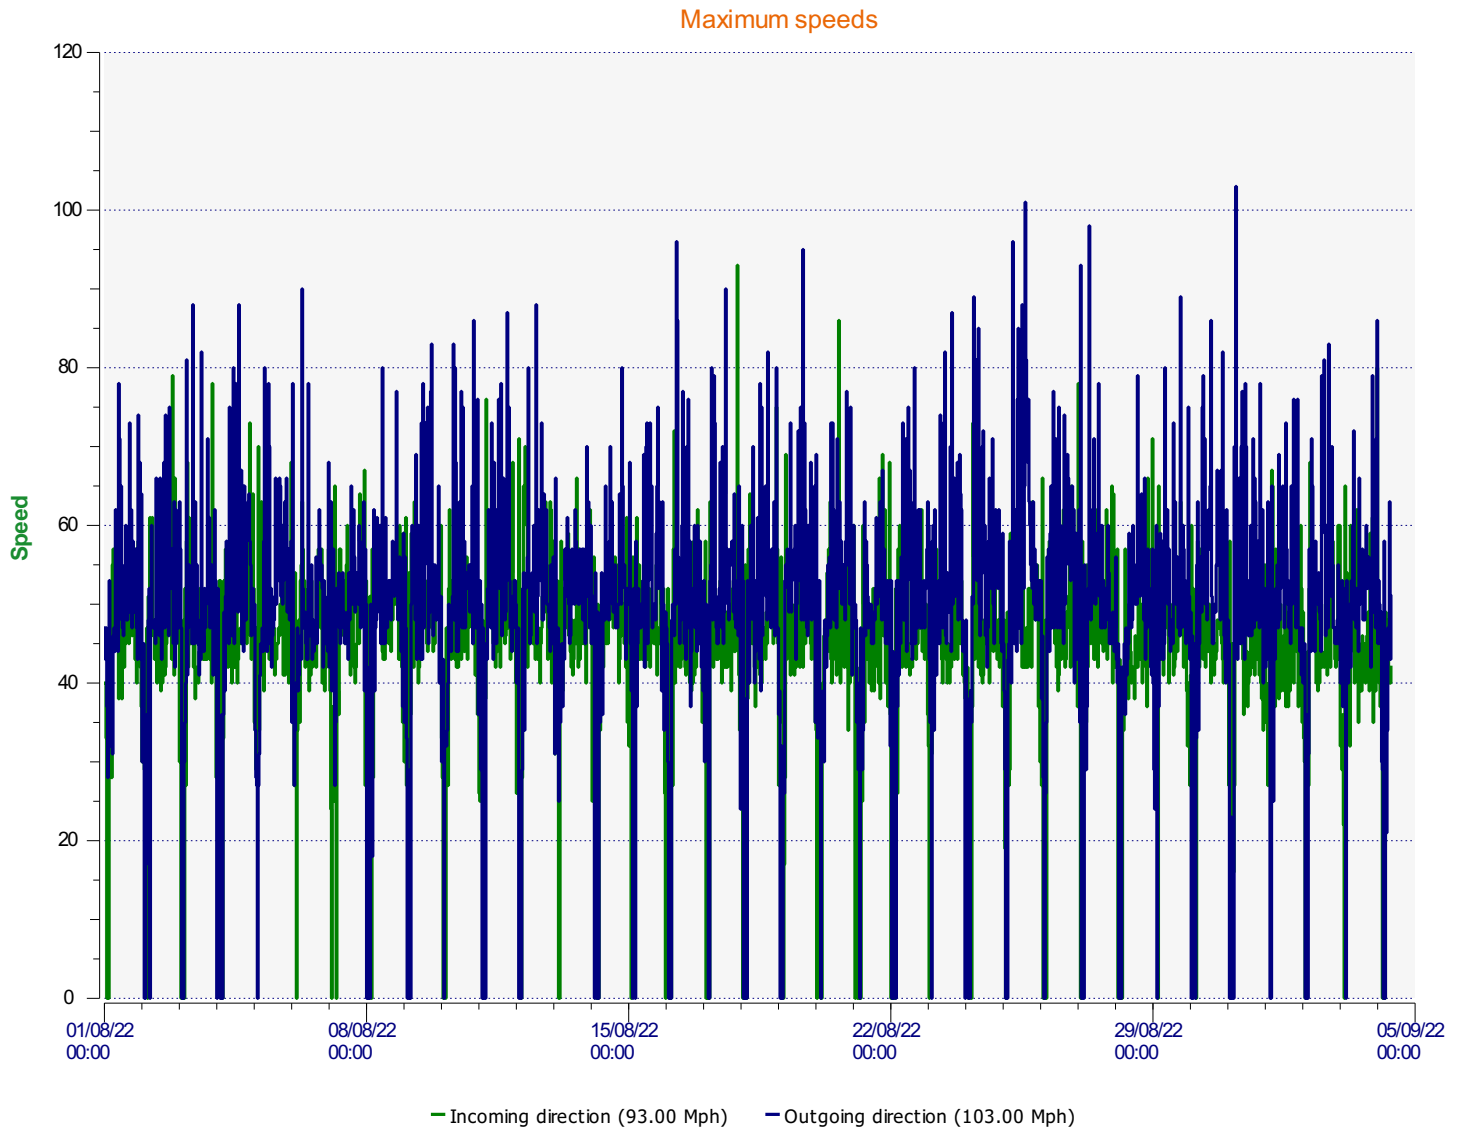

Start date: Monday, August 1, 2022 12:00 AM
End date: Sunday, September 4, 2022 8:30 AM

Location: Langport Road August 2022

Comments: Summary:
Av inbound 28.21
Av outbound 31.28
Max Inbound 93 mph
Max Outbound 103mph
Total 188381 vehicles
Dailey 5540 vehicles
per hour 346