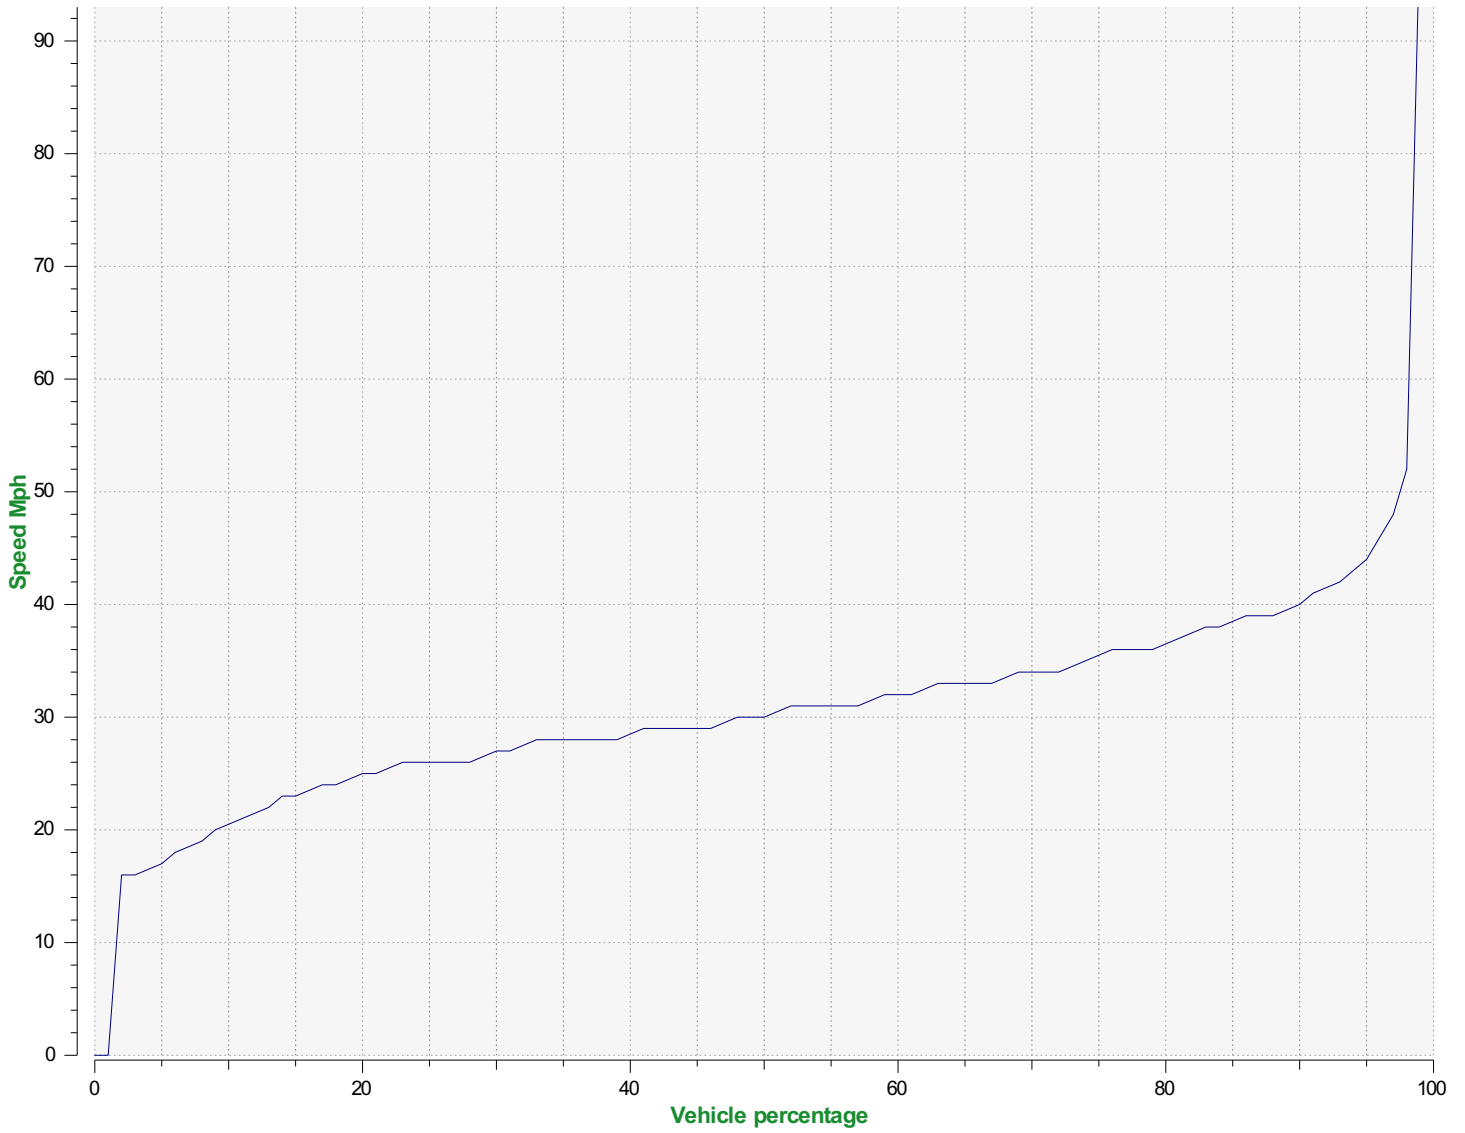

Speed percentile(outgoing)

V30: 27.00Mph   **V50:** 30.00Mph   **V85:** 38.00Mph

Start date: Monday, August 1, 2022 12:00 AM
End date: Sunday, September 4, 2022 8:30 AM

Location: Langport Road August 2022

Comments: Summary:
Av inbound 28.21
Av outbound 31.28
Max Inbound 93 mph
Max Outbound 103mph
Total 188381 vehicles
Dailey 5540 vehicles
per hour 346