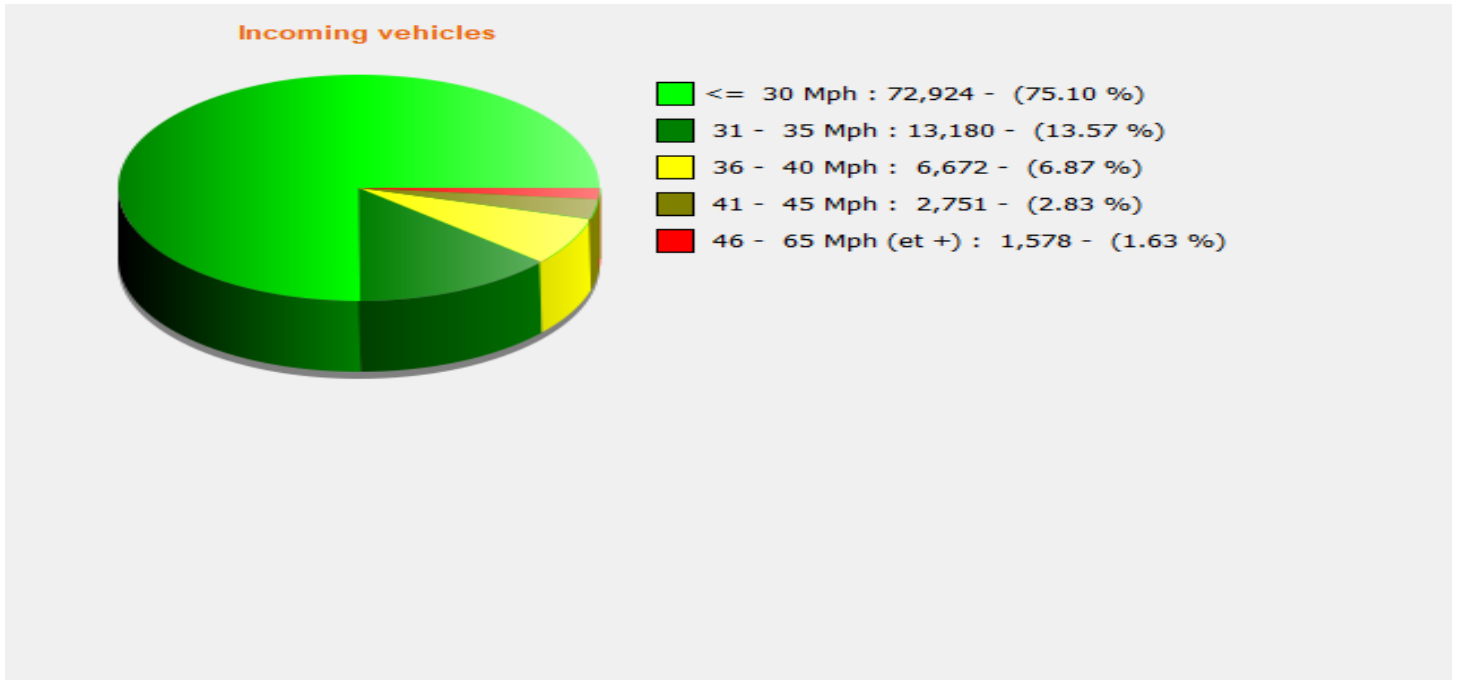

Start date: Monday, August 1, 2022 12:00 AM
End date: Sunday, September 4, 2022 8:30 AM

Location: Langport Road August 2022

Comments: Summary:
Av inbound 28.21
Av outbound 31.28
Max Inbound 93 mph
Max Outbound 103mph
Total 188381 vehicles
Dailey 5540 vehicles
per hour 346